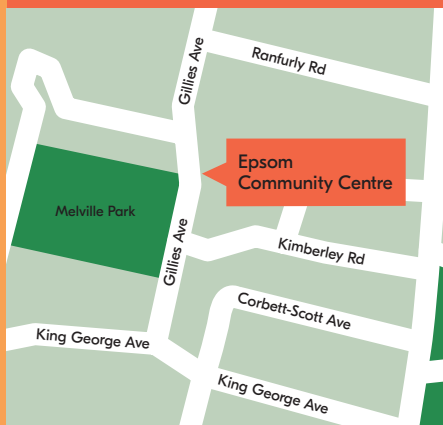

## **EPSOM COMMUNITY CENTRE**

202 Gillies Ave, Epsom

Parnell Trust, who manage  
Epsom Community Centre, have  
rebranded! We're now The Village  
Square Trust. Find out more at  
**[villagesquare.org.nz/rebranding](https://villagesquare.org.nz/rebranding)**